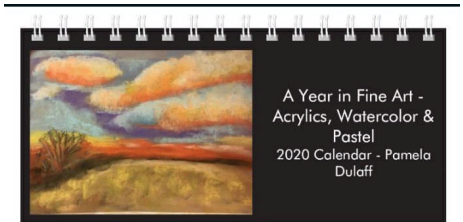

Always looking.

Pamela Eden Photography 2020 Desk Flip Calendars

Calendar Cover

Dordogne region of France - (20DFC-FR)

Costa Rica - (20DFC-CR)

AVAILABLE NOW!! The two very special 2020 Desk Flip Calendars (4.5" x 8.25") with glossy heavy cardstock pages are ready to order! The free standing Desk Flip calendars **#20DFC-FR** (France) and **#20DFC-CR** (Costa Rica) are \$10 each (includes shipping in domestic US). Outside US -shipping will be calculated based on location. A different picture for each month, one month per page. Pictures were taken in 2019 while on artist retreats in France and Costa Rica. All images in the calendar are based on my original photographs.

Also available is a Fine Art Desk Flip Calendar **#20DFC-FA** for 2020 with a variety of paintings that I've done in pastel, watercolor or acrylics. This is a new passion of mine for the past year or so, that is so challenging and satisfying at the same time! \$10 each (includes shipping domestically). A different picture for each month.